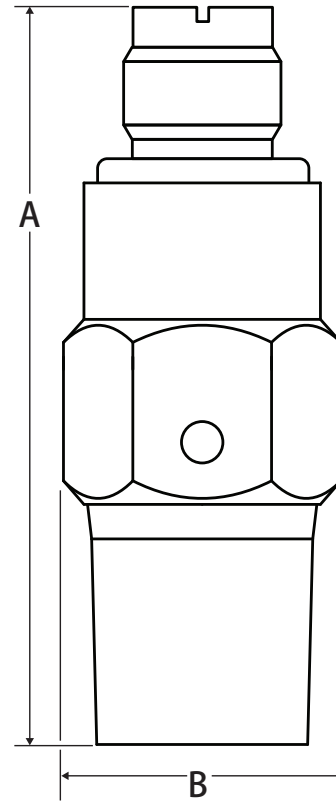

Manual Air Vent

Coin Operated • 150 WOG

Features

- 100% leak tested

Pressure and Temperature Rating

- 125 WOG
- 250°F Max

Material Specifications

Part	Material
Body	Brass - C36000
Plug Screw	Brass - C36000

Dimensions

Part #	Size	A	B
TV-A2	1/4" MNPT	1.63	0.58
TVX-A2-N	1/4" MNPT	2.75	0.58

WARNING: This product can expose you to chemicals including lead, which is known to the State of California to cause cancer, and lead, which is known to the State of California to cause birth defects or other reproductive harm. For more information go to www.P65Warnings.ca.gov.